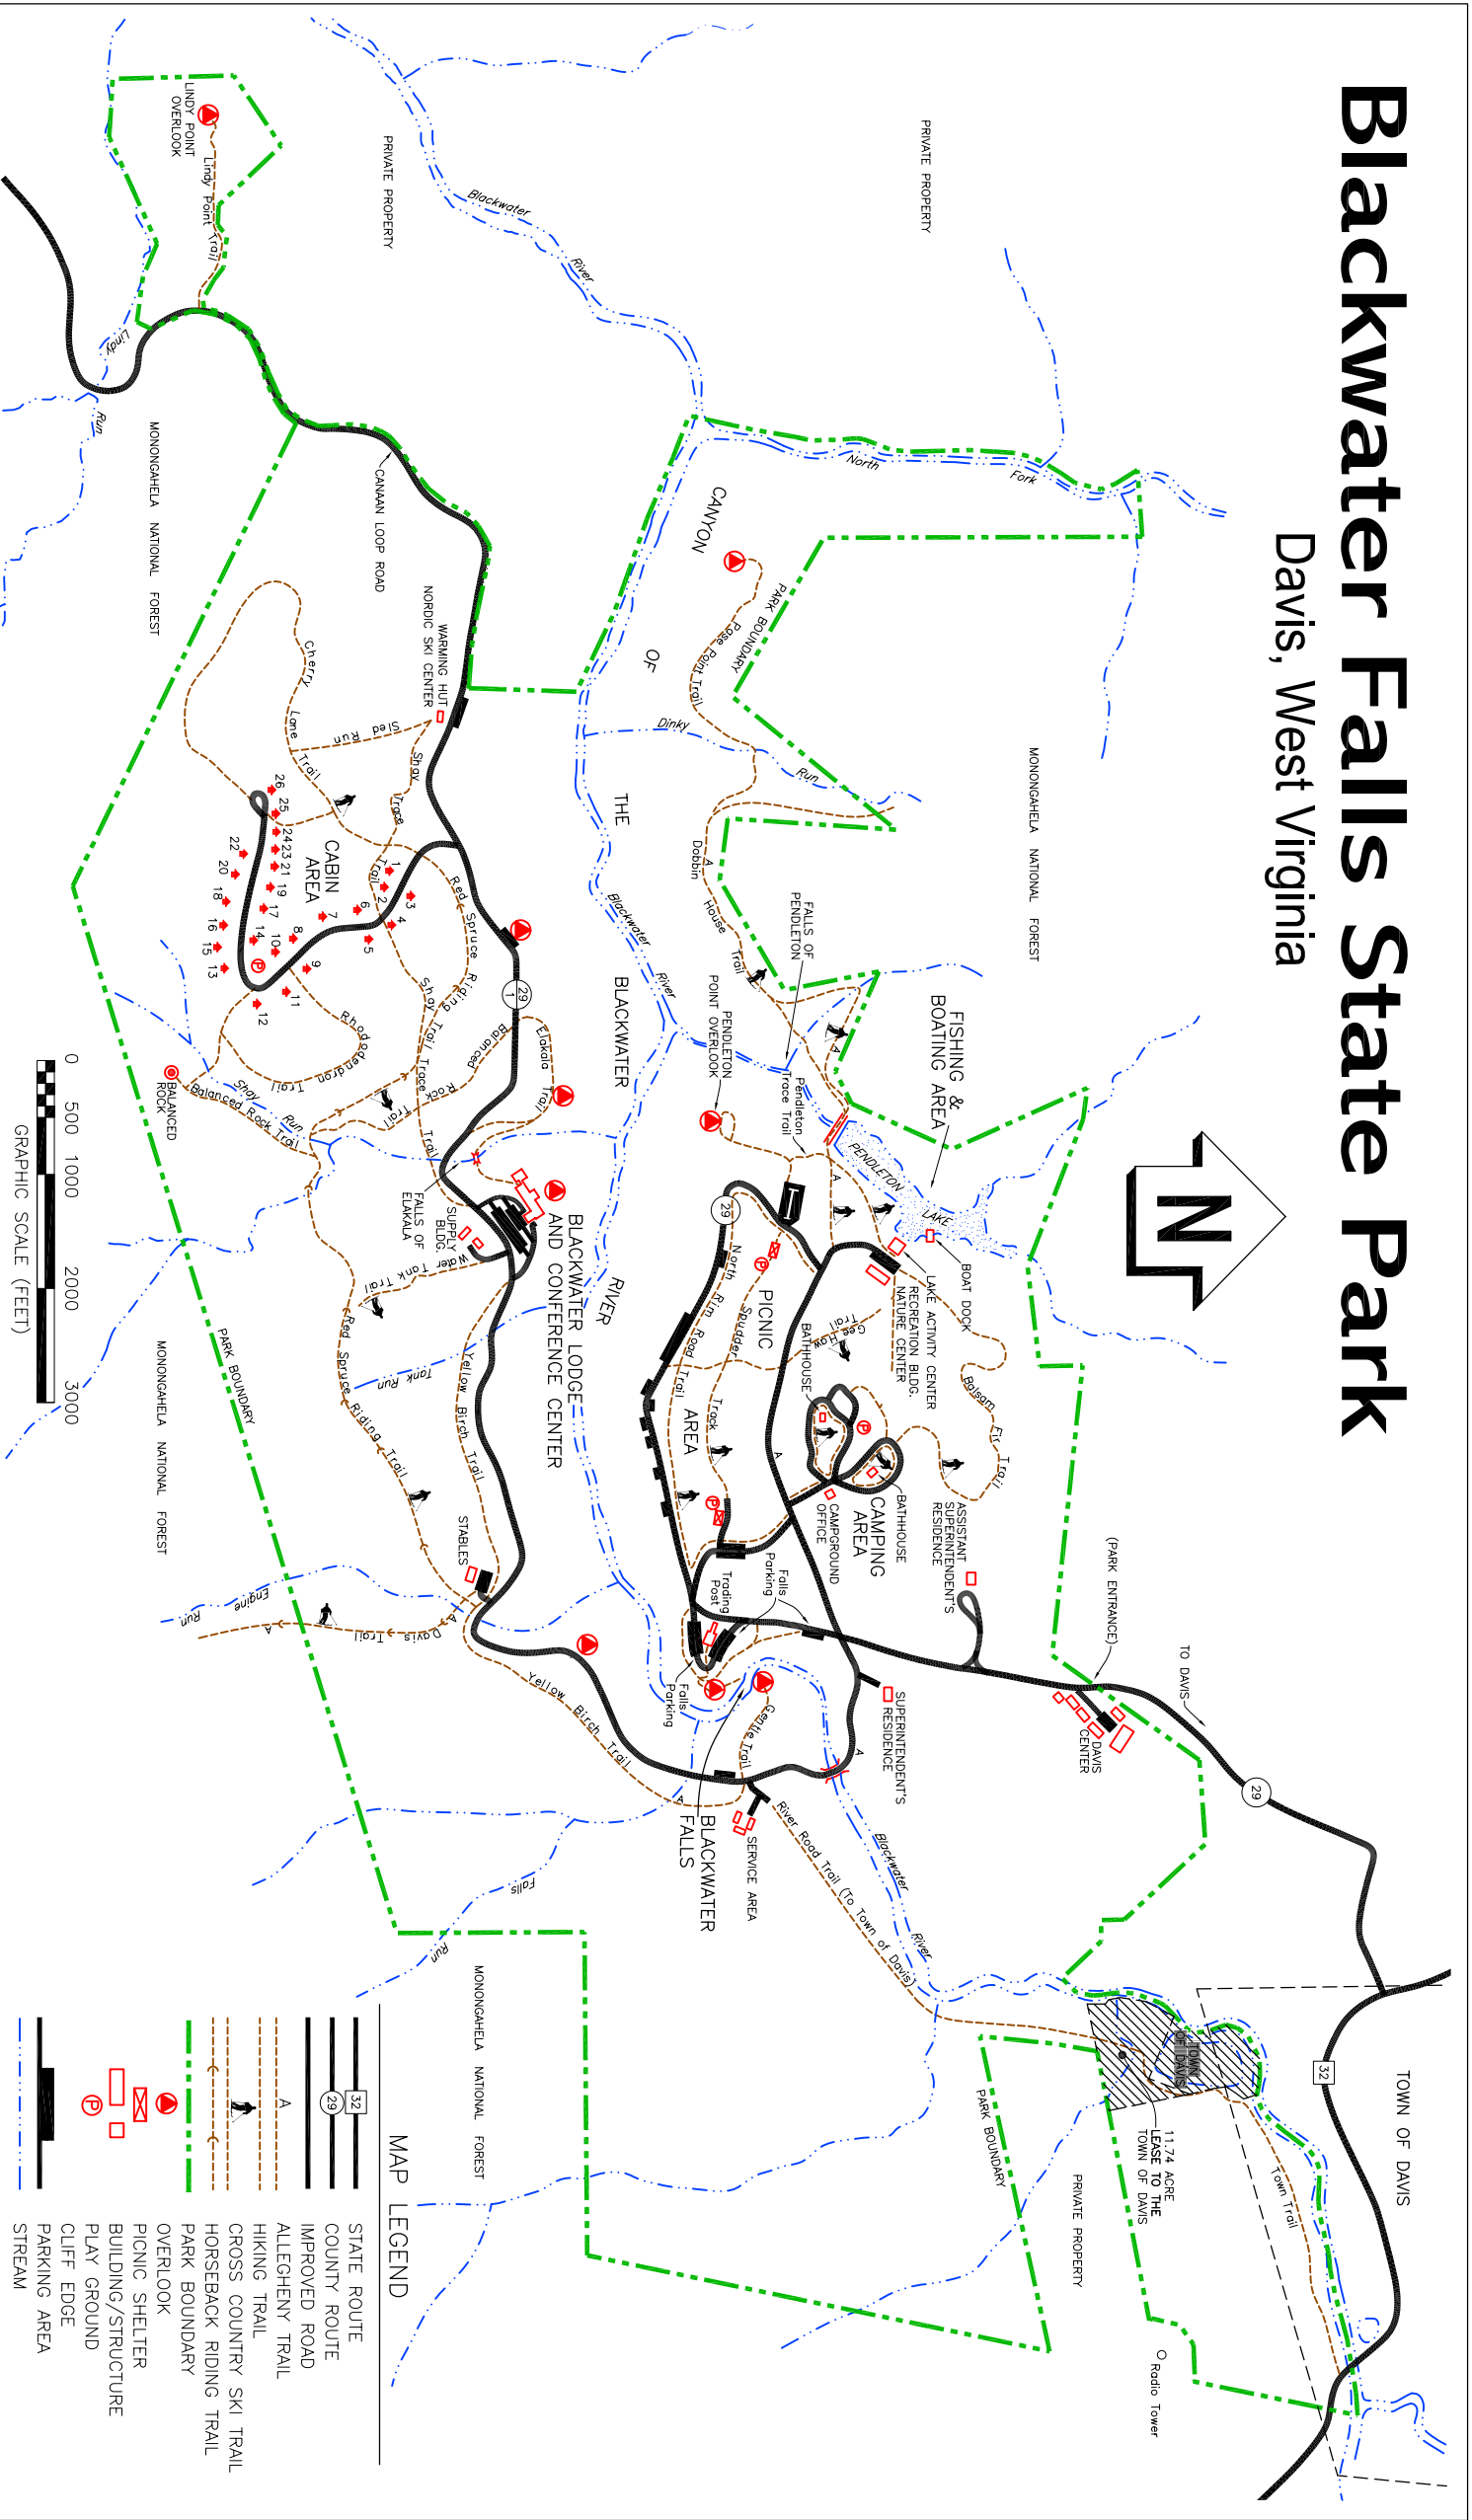

Blackwater Falls State Park

Davis, West Virginia

MAP LEGEND

	STATE ROUTE
	COUNTY ROUTE
	IMPROVED ROAD
	ALLEGHENY TRAIL
	HIKING TRAIL
	CROSS COUNTRY SKI TRAIL
	HORSEBACK RIDING TRAIL
	PARK BOUNDARY
	OVERLOOK
	PICNIC SHELTER
	BUILDING/STRUCTURE
	PLAY GROUND
	CLIFF EDGE
	PARKING AREA
	STREAM